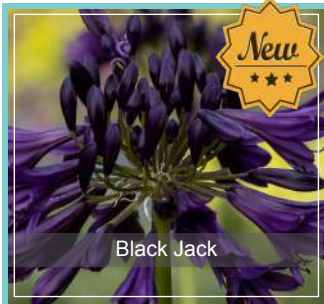

Agapanthus

Collection
Other varieties may be added when potting up to 7.5L

Pot size - 2L
Qty - 2 x 30
Delivery - July

Pot size - 3L
Qty - 2 x 21
Delivery - Apr-July

Pot size - 7.5L Deco
Qty - 1 x 10
Delivery - Apr-July