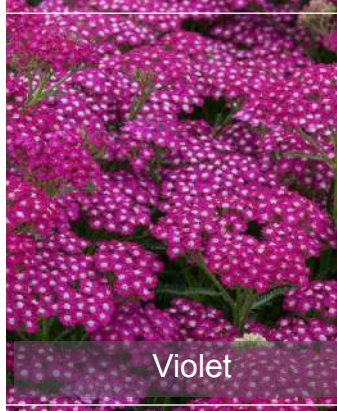

Tulbaghia Purple Eye

Pot size - 1.5L
Qty - 1 x 36
Delivery - May

Verbena Bonariensis

Sold in Green

Pot size - 2L
Qty - 1 x 30
Delivery - May/Jun

Achillea New Vintage Series

Red
Rose
Violet
White

Pot size - 3L
Qty - 2 x 21
Delivery - Jun/Jul