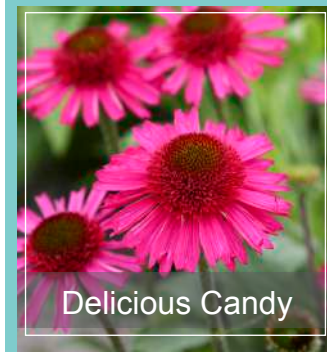

= Allensmore's Best Sellers

= New For 2024

= Plants For Pollinators

Perennials

Echinacea

Plus many other trial varieties

Pot size - 3L
Qty - 4 x 21
Delivery - August

Blackberry Truffle