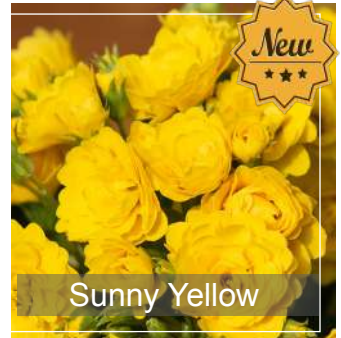

Perennials

Primula

Pollyanna

In a full range of colours

Pot size - 1.5L
Qty - 2 x 30
Delivery - Feb/Mar

New
★★★

Primula

Pretty Polly

In a full range of colours

Pot size - 3L
Qty - 2 x 21
Delivery - Feb/Mar

New
★★★

Primula

Veris

Cowslip

Pot size - 10.5cm
Qty - 4 x 15
Delivery - Feb/Mar

Primula

Veris

Lime Orange, Orange Yellow

Pot size - 10.5cm
Qty - 8 x 15
Delivery - Feb/Mar

Primula

Veristar

*Late Blue, Late Violet Laced,
Marmalade, Yellow*

Pot size - 2L
Qty - 3 x 30
Delivery - Feb/Mar

Primula

Vulgaris

Wild Primrose

Pot size - 10.5cm
Qty - 4 x 15
Delivery - Feb/Mar

Pulmonaria

*Blue Ensign, Opal,
Raspberry Splash*

Pot size - 2L
Qty - 2 x 30
Delivery - Feb/Mar

Rhubarb

Timperley Early

VAT FREE

Pot size - 3L
Qty - 1 x 21
Delivery - Feb/Mar

Senecio

Angel Wings

Pot size - 3L
Qty - 1 x 21
Delivery - Feb-Sep