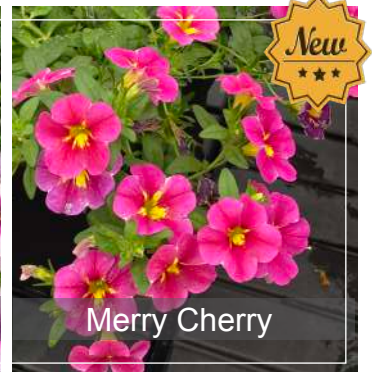

Pot size - 1L
Qty - 5 x 8
Delivery - May

Calibrachoa A range of five novelty varieties

Pot size - 1L
Qty - 5 x 8
Delivery - May

Cappucino

Illusion

Merry Cherry

= New For 2024 = Allensmore's Best Sellers = Plants For Pollinators