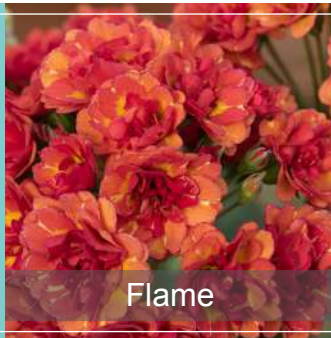

Perennials

Primula

Pollyanna

In a full range of colours

Pot size - 1.5L
Qty - 2 x 30
Delivery - Feb/Mar