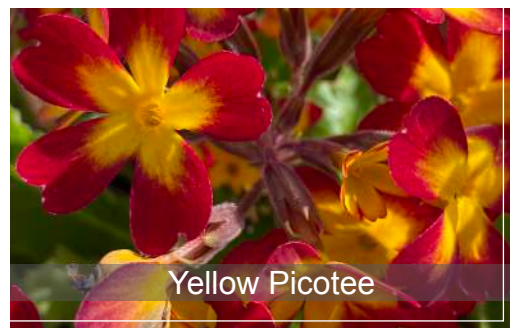

Magenta

Yellow Picotee