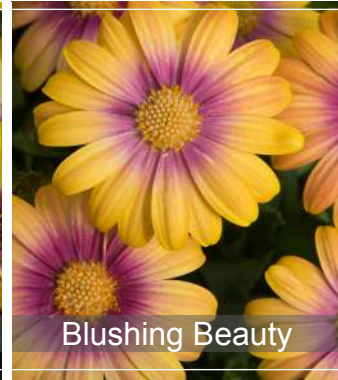

Pink

White

Yellow

Osteospermum

Serenity
Blue Eyed Beauty
Blushing Beauty
Pink Eyed Beauty
Sunshine Beauty

Pot size - 1L
Qty - 20 x 8
Delivery - May

Blue Eyed Beauty

Blushing Beauty