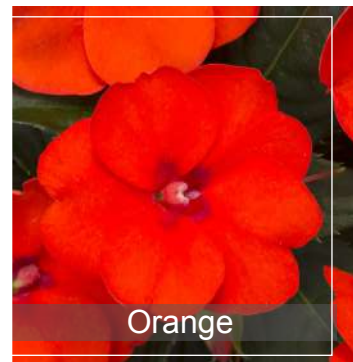

Assorted Colours

Pot size - 2L
Qty - 3 x 30
Delivery - July

Blush Pink

Hot Lilac

Orange

Impatiens

Wild Romance

Collection