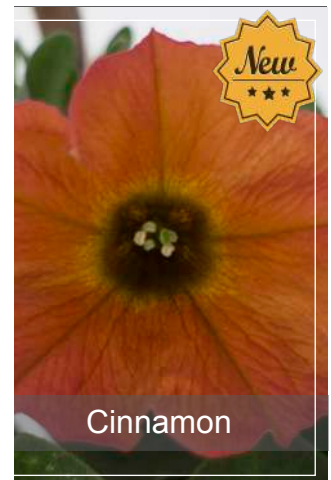

*BeautiCal
Bordeaux
Caramel Yellow
Cinnamon*

Pot size - 1L
Qty - 15 x 8
Delivery - May

Bordeaux

Caramel Yellow

New

Cinnamon

= Allensmore's Best Sellers

= New For 2024