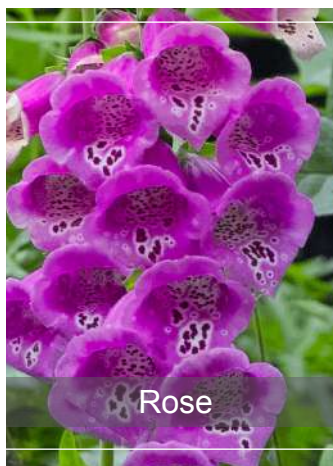

Digitalis

Dalmatian
Purple
Rose
White

Pot size - 1L
Qty - 15 x 8
Delivery - Feb

Rose

Digitalis

Mertonensis

Pot size - 1L
Qty - 5 x 8
Delivery - March

Doronicum

Leonardo Compact

Pot size - 1L
Qty - 5 x 8
Delivery - March

Erysimum

Poem Lavender
Poem Lilac
Winter Orchid
Winter Passion
Winter Power

Pot size - 1L
Qty - 30 x 8
Delivery - March

Gaillardia

Mesa
Red
Yellow

Pot size - 1L
Qty - 10 x 8
Delivery - Feb

Geum

Lady Stratheden
Mrs Bradshaw

Pot size - 1L
Qty - 10 x 8
Delivery - Feb

Heuchera

Indian Summer Cranberry
Lime Marmalade
Marmalade

Pot size - 1L
Qty - 10 x 8
Delivery - April

Knautia

Melton Pastels

Pot size - 1L
Qty - 5 x 8
Delivery - Feb