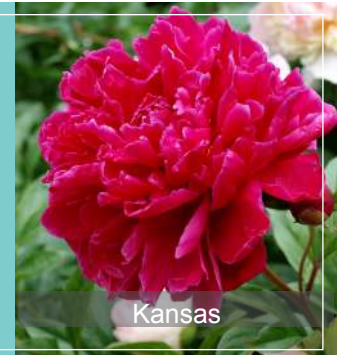

Paeonia Collection

A selection of varieties grown for an extra year to produce more flowers and stronger shoots than first year plants

Pot size - 5.5L
Qty - 1 x 21
Delivery - Mar/Apr