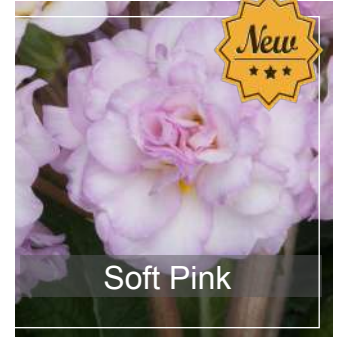

Primula

Pretty Polly

In a full range of colours

Pot size - 3L
Qty - 2 x 21
Delivery - Feb/Mar

Butter Cream

Lilac Deep

Soft Pink

New
★★★