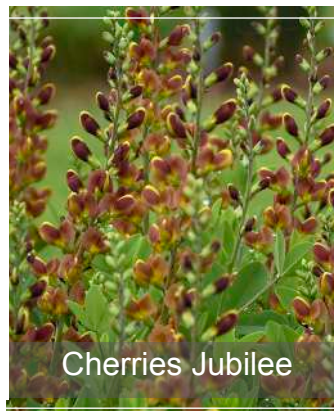

Cherries Jubilee