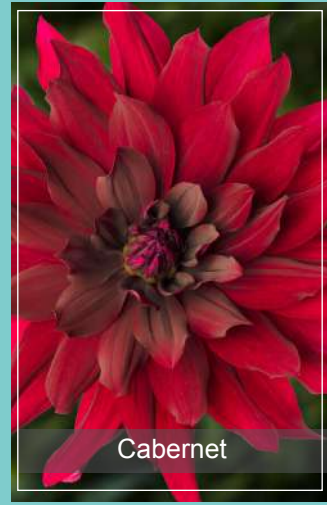

= Plants For Pollinators 

5 Litre Varieties

A selection of specifically selected varieties for flower, size and shape from the 'Dinner Plate' range

Dahlia Festival

Pot size - 5L
Qty - 2 x 15
Delivery - Jun/Jul