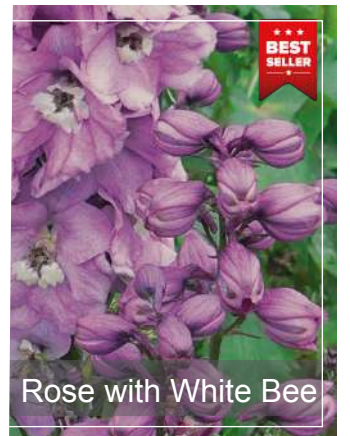

Light Blue White Bee

Rose with White Bee

= Allensmore's Best Sellers

= New For 2024

= Plants For Pollinators