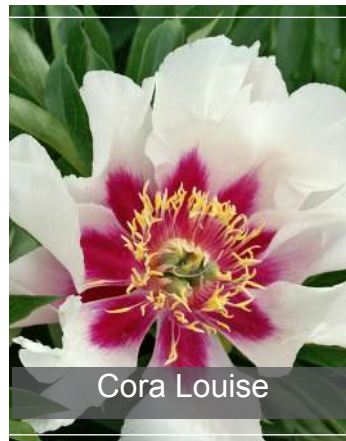

Itoh Paeonia Collection

A selection of the very best Itoh Paeonias

Pot size - 5.5L
Qty - 1 x 21
Delivery - Mar/Apr