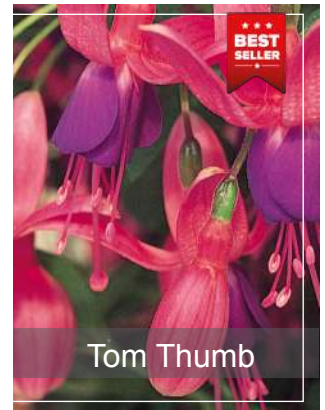

Hardy Fuchsia

*Alice Hoffman, Delta Sarah,
Display, Dollar Princess,
Genii, Hawkshead,
Tom Thumb*

Pot size - 3L
Qty - 3 x 21
Delivery - Jun/Jul