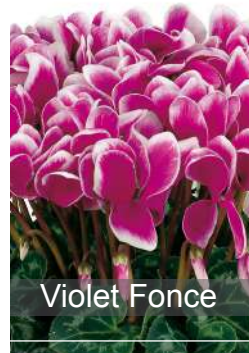

Fuchsia Vif

Blanc Pur

Violet Fonce