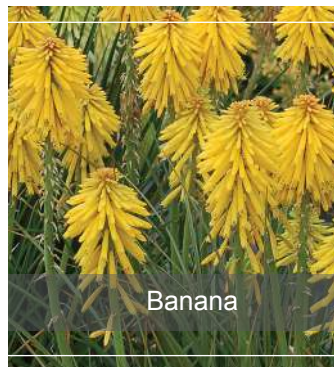

Kniphofia Pyromania and Popsicles

*Selection of all the best
colours*

Pot size - 3L
Qty - 2 x 21
Delivery - Jun/Jul

= Allensmore's Best Sellers

= New For 2024

= Plants For Pollinators