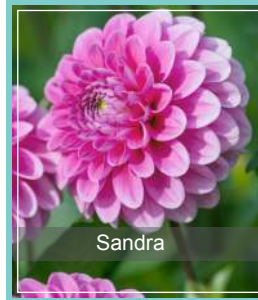

Sincerity Bronze Orange

Sandra