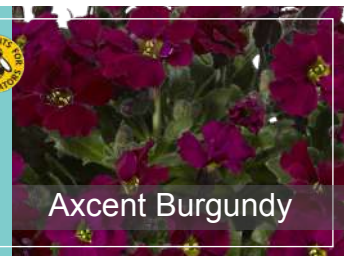

Aubrieta

Axcent Burgundy, Kittle Blue

Pot size - 2L
Qty - 2 x 30
Delivery - Mar/Apr