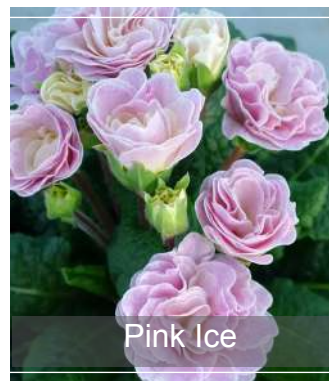

January - September

Papaver

Brilliant
Princess Victoria Louise
Royal Wedding

March - Sold in the green
May - Sold in bud/flower

Pot size - 3L
Qty - 3 x 21
Delivery - Feb-May

Polyanthus

Showstopper
Calypso
Cream
Fire Dragon

Pot size - 2L
Qty - 3 x 30
Delivery - Feb/Mar

Polyanthus

Stella
Pink Champagne

Pot size - 3L
Qty - 1 x 21
Delivery - Feb/Mar

Polyanthus

Stella
Scarlet Pimpernel

Pot size - 3L
Qty - 1 x 21
Delivery - Feb/Mar

Primula

Belarina
In a full range of colours

Pot size - 1.5L
Qty - 2 x 30
Delivery - Feb/Mar

Pink Ice

Primula

Gold Nugget Mix

Pot size - 10.5cm
Qty - 4 x 15
Delivery - Feb/Mar

Primula Laced

Black Silver Laced
Wine Rose Silver Laced

Pot size - 2L
Qty - 2 x 30
Delivery - Feb/Mar

= Plants For Pollinators = New For 2024 = Allensmore's Best Sellers