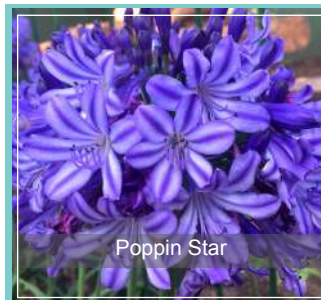

Agapanthus

Collection
Other varieties may be added when potting up to 7.5L

Pot size - 2L
Qty - 2 x 30
Delivery - July

Pot size - 3L
Qty - 2 x 21
Delivery - Apr-July

Pot size - 7.5L Deco
Qty - 1 x 10
Delivery - Apr-July