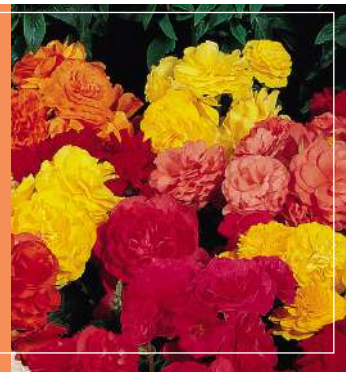

Pot size - 1L
Qty - 5 x 8
Delivery - May

Begonia Glory Bicolour

Pot size - 1L
Qty - 5 x 8
Delivery - May

Begonia Glowing Embers

Pot size - 1L
Qty - 5 x 8
Delivery - May

Begonia Nonstop

Pot size - 1L
Qty - 15 x 8
Delivery - May