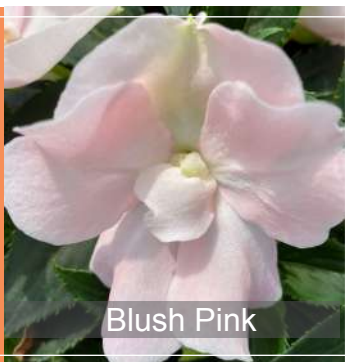

Impatiens

Sunpatiens

Assorted Colours

Pot size - 2L
Qty - 3 x 30
Delivery - July