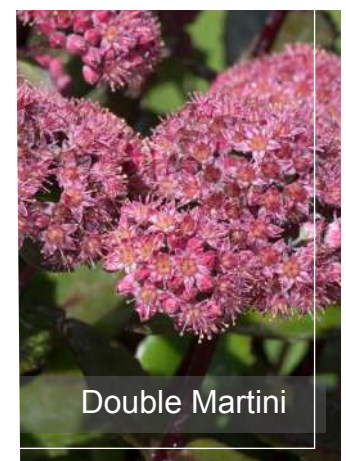

Class Act

Double Martini

Autumn Joy

Munstead Dark Red

Chocolate Cherry

Class Act

Double Martini

Pot size - 3L
Qty - 4 x 21
Delivery - Aug/Sep