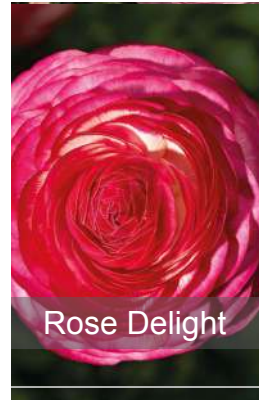

Ranunculus

Magic

Fireball
Orange
Pink & Peach
Purple
Red
Rose Delight
Yellow

Pot size - 2L
Qty - 4 x 30
Delivery - Feb/Mar