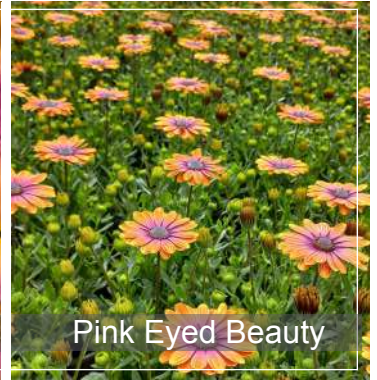

Pink

White

Yellow

Osteospermum

Serenity
Blue Eyed Beauty
Blushing Beauty
Pink Eyed Beauty
Sunshine Beauty

Pot size - 1L
Qty - 20 x 8
Delivery - May

Blue Eyed Beauty

Blushing Beauty