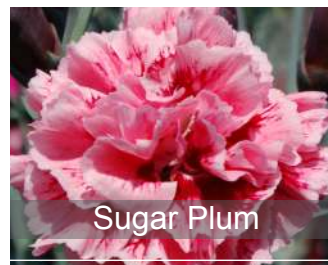

Raspberry Sundae

Sugar Plum

Tickled Pink

January - September

Papaver

Brilliant
Princess Victoria Louise
Royal Wedding

March - Sold in the green
May - Sold in bud/flower

Pot size - 3L
Qty - 3 x 21
Delivery - Feb-May