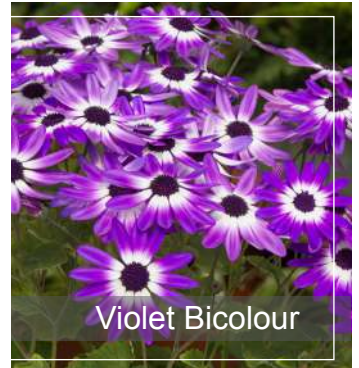

Bedding Plants

Senetti

Deep Blue, Magenta
Bicolour, Pink Bicolour,
Red, Violet,
Violet Bicolour

Pot size - 2L
Qty - 5 x 30
Delivery - March