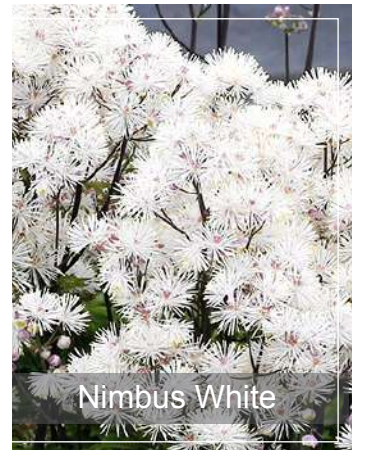

Pot size - 3L
Qty - 5 x 21
Delivery - April

Black Stockings

Nimbus Pink

Nimbus White

Viola Hearthrob

Pot size - 2L
Qty - 1 x 30
Delivery - April

Alchemilla Mollis Irish Silk

Pot size - 2L
Qty - 1 x 30
Delivery - May/Jun