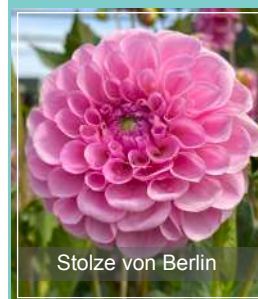

Stolze von Berlin