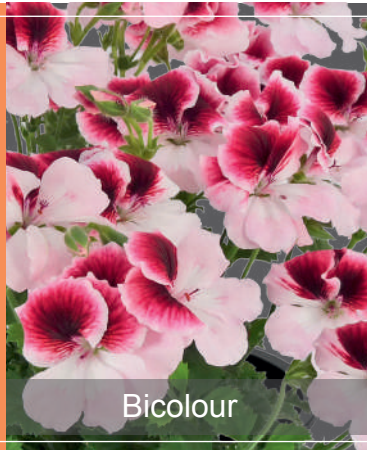

Pelargonium

*Florella
Bicolour
Purple
Velvet*

Pot size - 1L
Qty - 15 x 8
Delivery - May