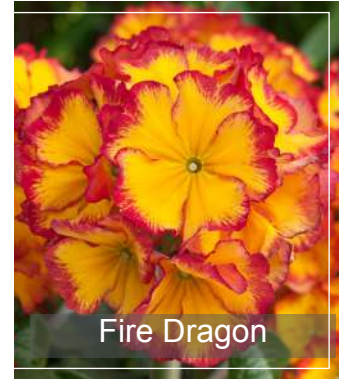

Brilliant

Princess Victoria Louise

Royal Wedding

Polyanthus

Showstopper
Calypso
Cream
Fire Dragon

Pot size - 2L
Qty - 3 x 30
Delivery - Feb/Mar

Calypso

Cream