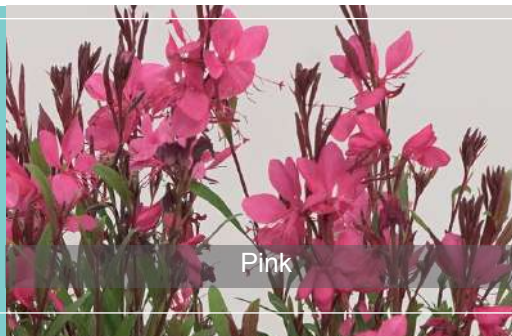

Celebration

Sunrise

Gaura Gaudi

Pink
Rose

Pot size - 3L
Qty - 2 x 21
Cost - £3.75
Delivery - Jun/Jul

Pink