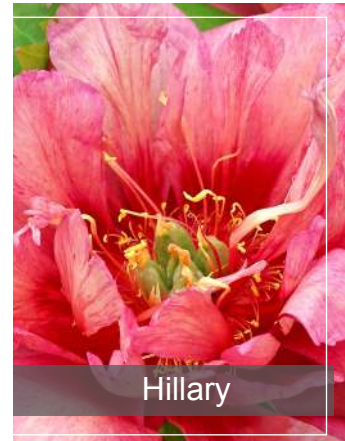

Itoh Paeonia Collection

A selection of the very best Itoh Paeonias

Pot size - 5.5L
Qty - 1 x 21
Delivery - Mar/Apr