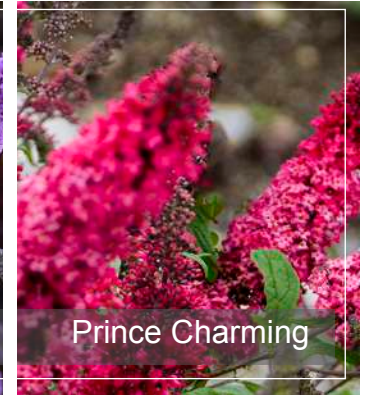

Lavender Cupcake

Prince Charming

Crocosmia

Carmine Brilliant
Emily Mckenzie
Fire Jumper
Firestarter
George Davidson
Hotspot
Scorchio

Sold in green

Pot size - 3L
Qty - 2 x 21
Delivery - July