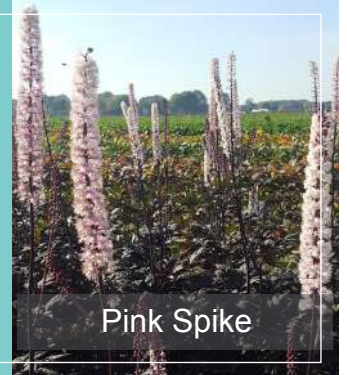

Achillea Peter Cottontail

Pot size - 3L
Qty - 1 x 21
Delivery - Jun/Jul

Actaea

Chocoholic
Pink Spike
Queen of Sheeba

Pot size - 3L
Qty - 2 x 21
Delivery - June

Allium Millennium

Pot size - 3L
Qty - 1 x 21
Delivery - June