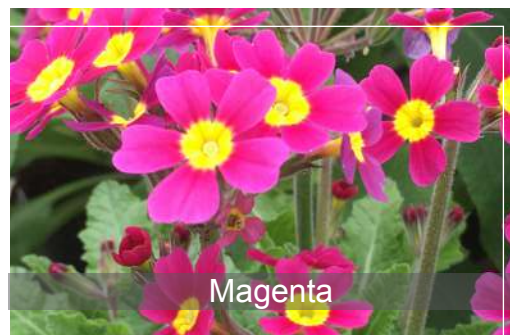

Perennial Collections

Grown with reduced peat and recycled pots. Our legendary summer perennials are sold in flower giving your customers the full impact of our beautiful plants.

Primula

Oak Leaf
Blue
Magenta
White
Yellow Picotee

Pot size - 1.5L
Qty - 15 x 6
Delivery - Jan

Perennial

Carry home 6 pk
Cottage Garden Mix

Pot size - 10.5cm
Qty - 8 x 10
Delivery - Feb

Digitalis

Carry home 6 pk
Mixed Varieties

Pot size - 10.5cm
Qty - 8 x 10
Delivery - Feb

Geum

Carry home 6 pk
Mixed Varieties

Pot size - 10.5cm
Qty - 8 x 10
Delivery - Feb

Lupin

Carry home 6 pk
Mixed Varieties

Pot size - 10.5cm
Qty - 8 x 10
Delivery - Feb