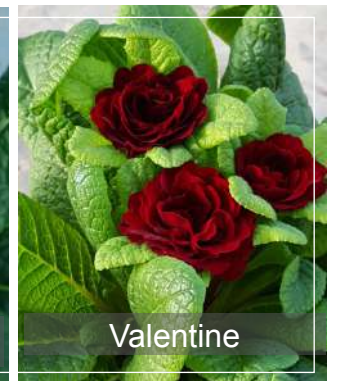

Belarina
In a full range of colours

Pot size - 1.5L
Qty - 2 x 30
Delivery - Feb/Mar

Buttercup Yellow

Pink Ice

Valentine

Primula

Gold Nugget Mix

Pot size - 10.5cm
Qty - 4 x 15
Delivery - Feb/Mar

Primula Laced

Black Silver Laced
Wine Rose Silver Laced

Pot size - 2L
Qty - 2 x 30
Delivery - Feb/Mar

Wine Rose Silver Laced

= Plants For Pollinators  = New For 2024  = Allensmore's Best Sellers

Perennials