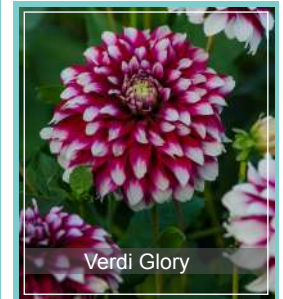

Verdi Glory

Dahlia
Dahlegria
7 assorted colours

Best dark leaved variety on the market

Pot size	- 3L
Qty	- 2 x 21
Delivery	- Jun/Jul