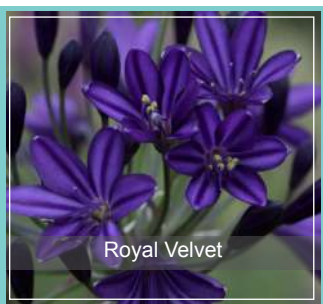

Agapanthus

Collection
Other varieties may be added when potting up to 7.5L

Pot size - 2L
Qty - 2 x 30
Delivery - July

Pot size - 3L
Qty - 2 x 21
Delivery - Apr-July

Pot size - 7.5L Deco
Qty - 1 x 10
Delivery - Apr-July