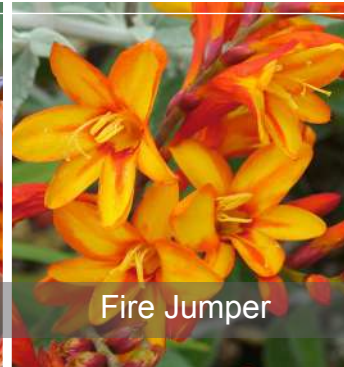

Buddleja

Butterfly Candy
Lila Sweetheart
Little Purple
Little Ruby

Pot size - 3L
Qty - 3 x 21
Delivery - July

Buddleja

Grande Cascade
Humdinger collection
Monarch collection
Pink Cascade

Pot size - 5L
Qty - 2 x 17
Delivery - July

Crocosmia

Carmine Brilliant
Emily Mckenzie
Fire Jumper
Firestarter
George Davidson
Hotspot
Scorchio

Sold in green

Pot size - 3L
Qty - 2 x 21
Delivery - July

Digitalis

Arctic Fox Rose

Pot size - 3L
Qty - 1 x 21
Delivery - July

Gypsophila

Summer Sparkles

Pot size - 3L
Qty - 1 x 21
Delivery - July