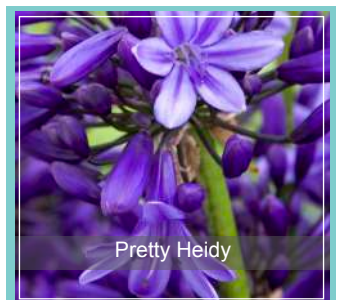

Agapanthus

Collection
Other varieties may be added when potting up to 7.5L

Pot size - 2L
Qty - 2 x 30
Delivery - July

Pot size - 3L
Qty - 2 x 21
Delivery - Apr-July

Pot size - 7.5L Deco
Qty - 1 x 10
Delivery - Apr-July