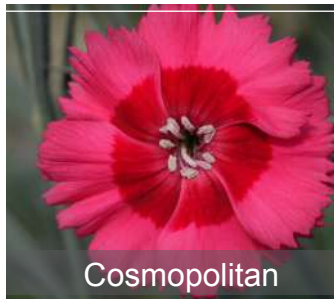

Rose White Bee

Dianthus

Cocktail Series

- Cherry Daiquiri
- Cosmopolitan
- Mojito
- Shirley Temple
- Tequila Sunrise

Pot size	- 2L
Qty	- 2 x 30
Delivery	- May/Jun

Cherry Daiquiri

Cosmopolitan

Mojito