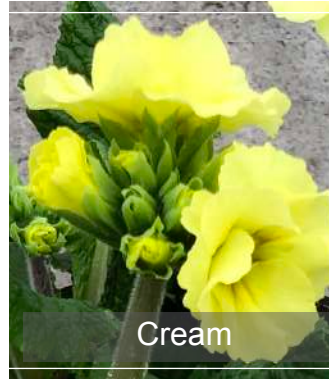

Brilliant

Princess Victoria Louise

Royal Wedding

Polyanthus

Showstopper
Calypso
Cream
Fire Dragon

Pot size - 2L
Qty - 3 x 30
Delivery - Feb/Mar

Calypso

Cream