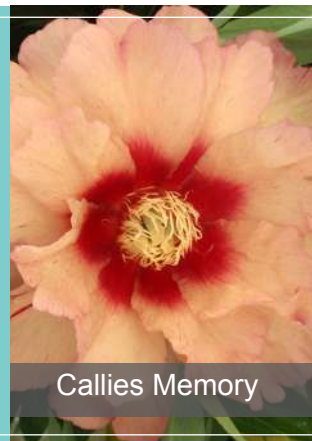

Itoh Paeonia Collection

A selection of the very best Itoh Paeonias

Pot size - 5.5L
Qty - 1 x 21
Delivery - Mar/Apr