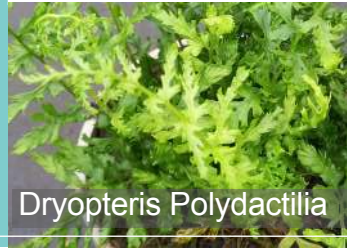

Over 22 assorted varieties giving leaf colour and texture

Pot size - 1L
Qty - 5 x 8
Delivery - May

Pot size - 3L
Qty - 2 x 21
Delivery - May

Dryopteris Astrata

Dryopteris Erythrosora

Dryopteris Felix Mas

Dryopteris Polydactyla