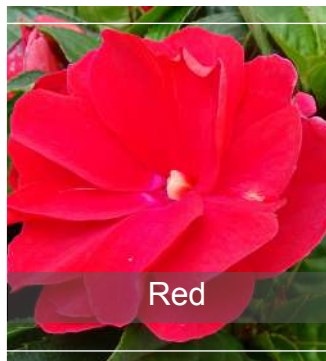

Hot Lilac

Red